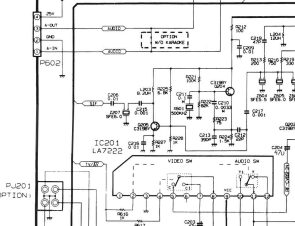

# **TV**

---

**GOLDSTAR MC 41A CHASSIS**  
**GOLDSTAR MC 41B CHASSIS**

1101  
 111-110C  
 112-208HYPER1

PAL MATRIX

SWAD 100

PJ201  
(OPTION)

PJ201  
(OPTION)