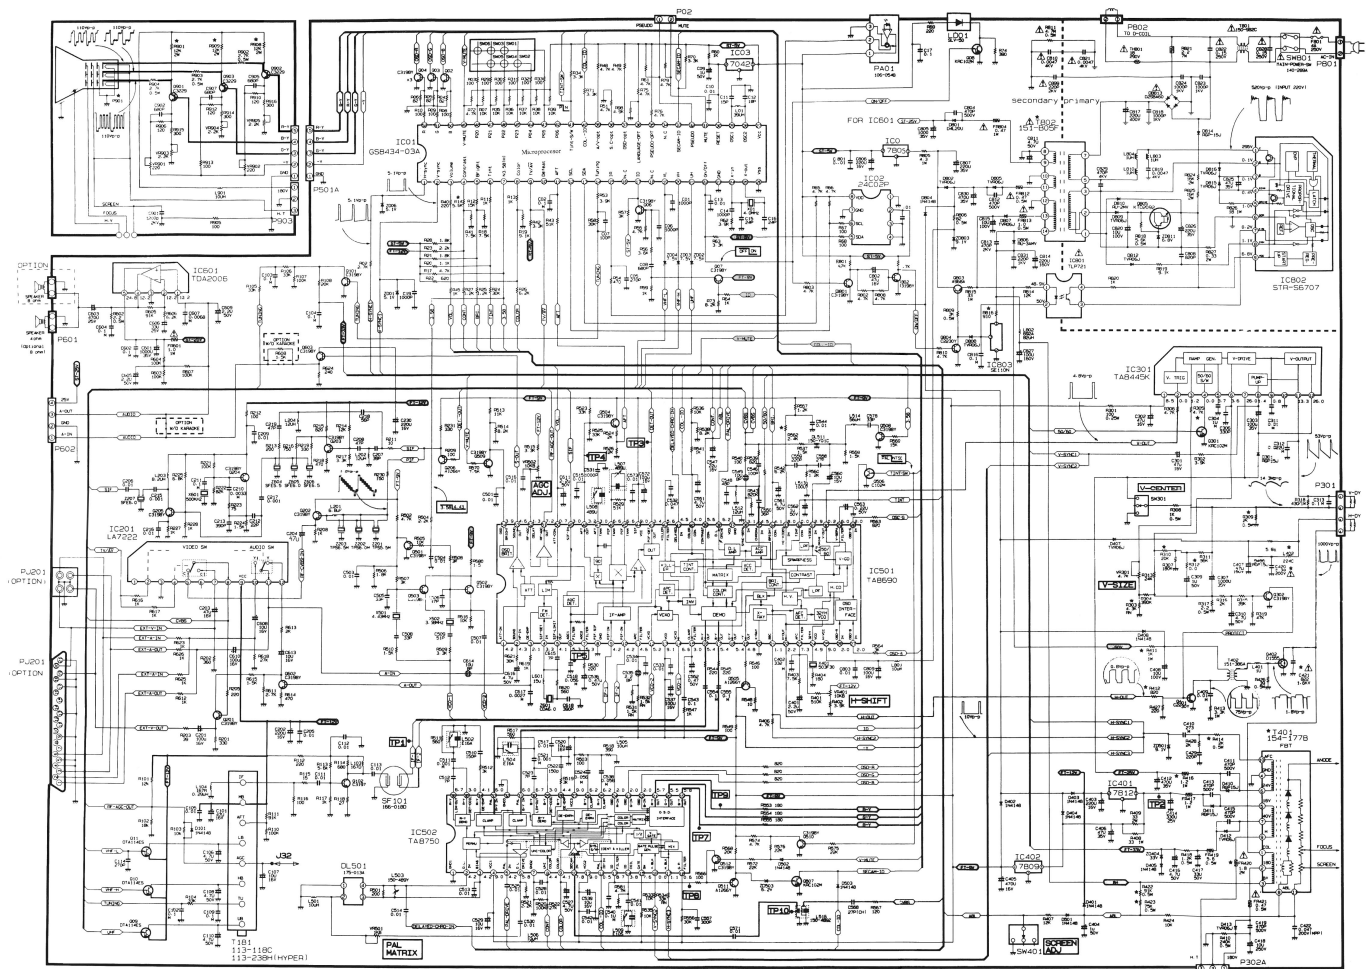

# **Scheme Service Manual**

# **TV**

---

**GOLDSTAR MC 41A CHASSIS**  
**GOLDSTAR MC 41B CHASSIS**

1101  
 111-110C  
 112-208HYPER1

PAL MATRIX

SWAD 100

PJ201  
(OPTION)

PJ201  
(OPTION)