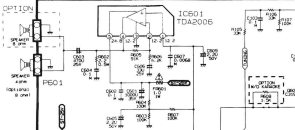

# **TV**

---

**GOLDSTAR MC 41A CHASSIS**  
**GOLDSTAR MC 41B CHASSIS**

1101  
 111-110C  
 112-208HYPER1

PAL MATRIX

SWAD 100

PJ201  
(OPTION)

PJ201  
(OPTION)