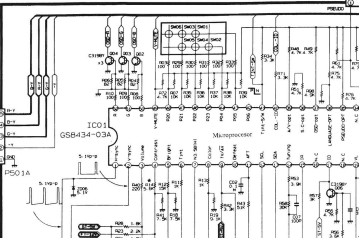

# **TV**

---

**GOLDSTAR MC 41A CHASSIS**  
**GOLDSTAR MC 41B CHASSIS**

1101  
 111-110C  
 112-208HYPER1

PAL MATRIX

SWAD 100

PJ201  
(OPTION)

PJ201  
(OPTION)