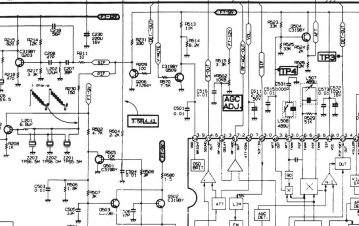

# **TV**

---

**GOLDSTAR MC 41A CHASSIS**  
**GOLDSTAR MC 41B CHASSIS**

1101  
 111-110C  
 112-208HYPER1

PAL MATRIX

SWAD 100

PJ201  
(OPTION)

PJ201  
(OPTION)