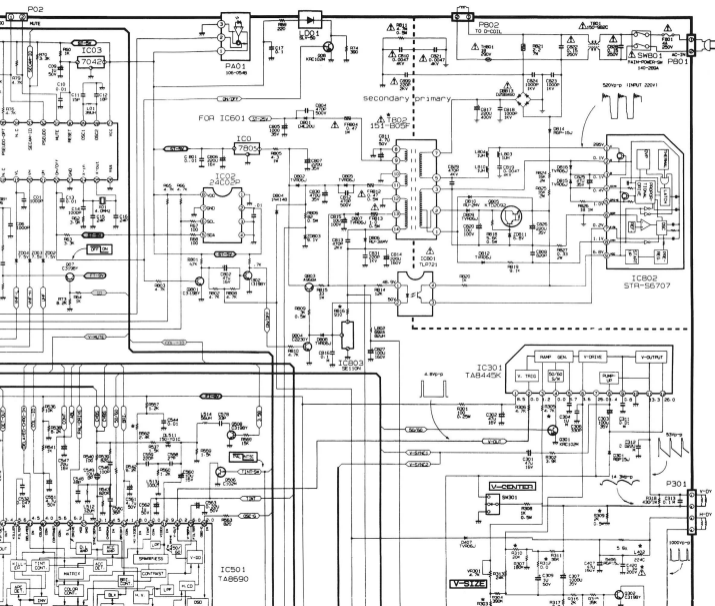

# **TV**

---

**GOLDSTAR MC 41A CHASSIS**  
**GOLDSTAR MC 41B CHASSIS**

1101  
 111-110C  
 112-208HYPER1

PAL MATRIX

SWAD 100

PJ201  
(OPTION)

PJ201  
(OPTION)