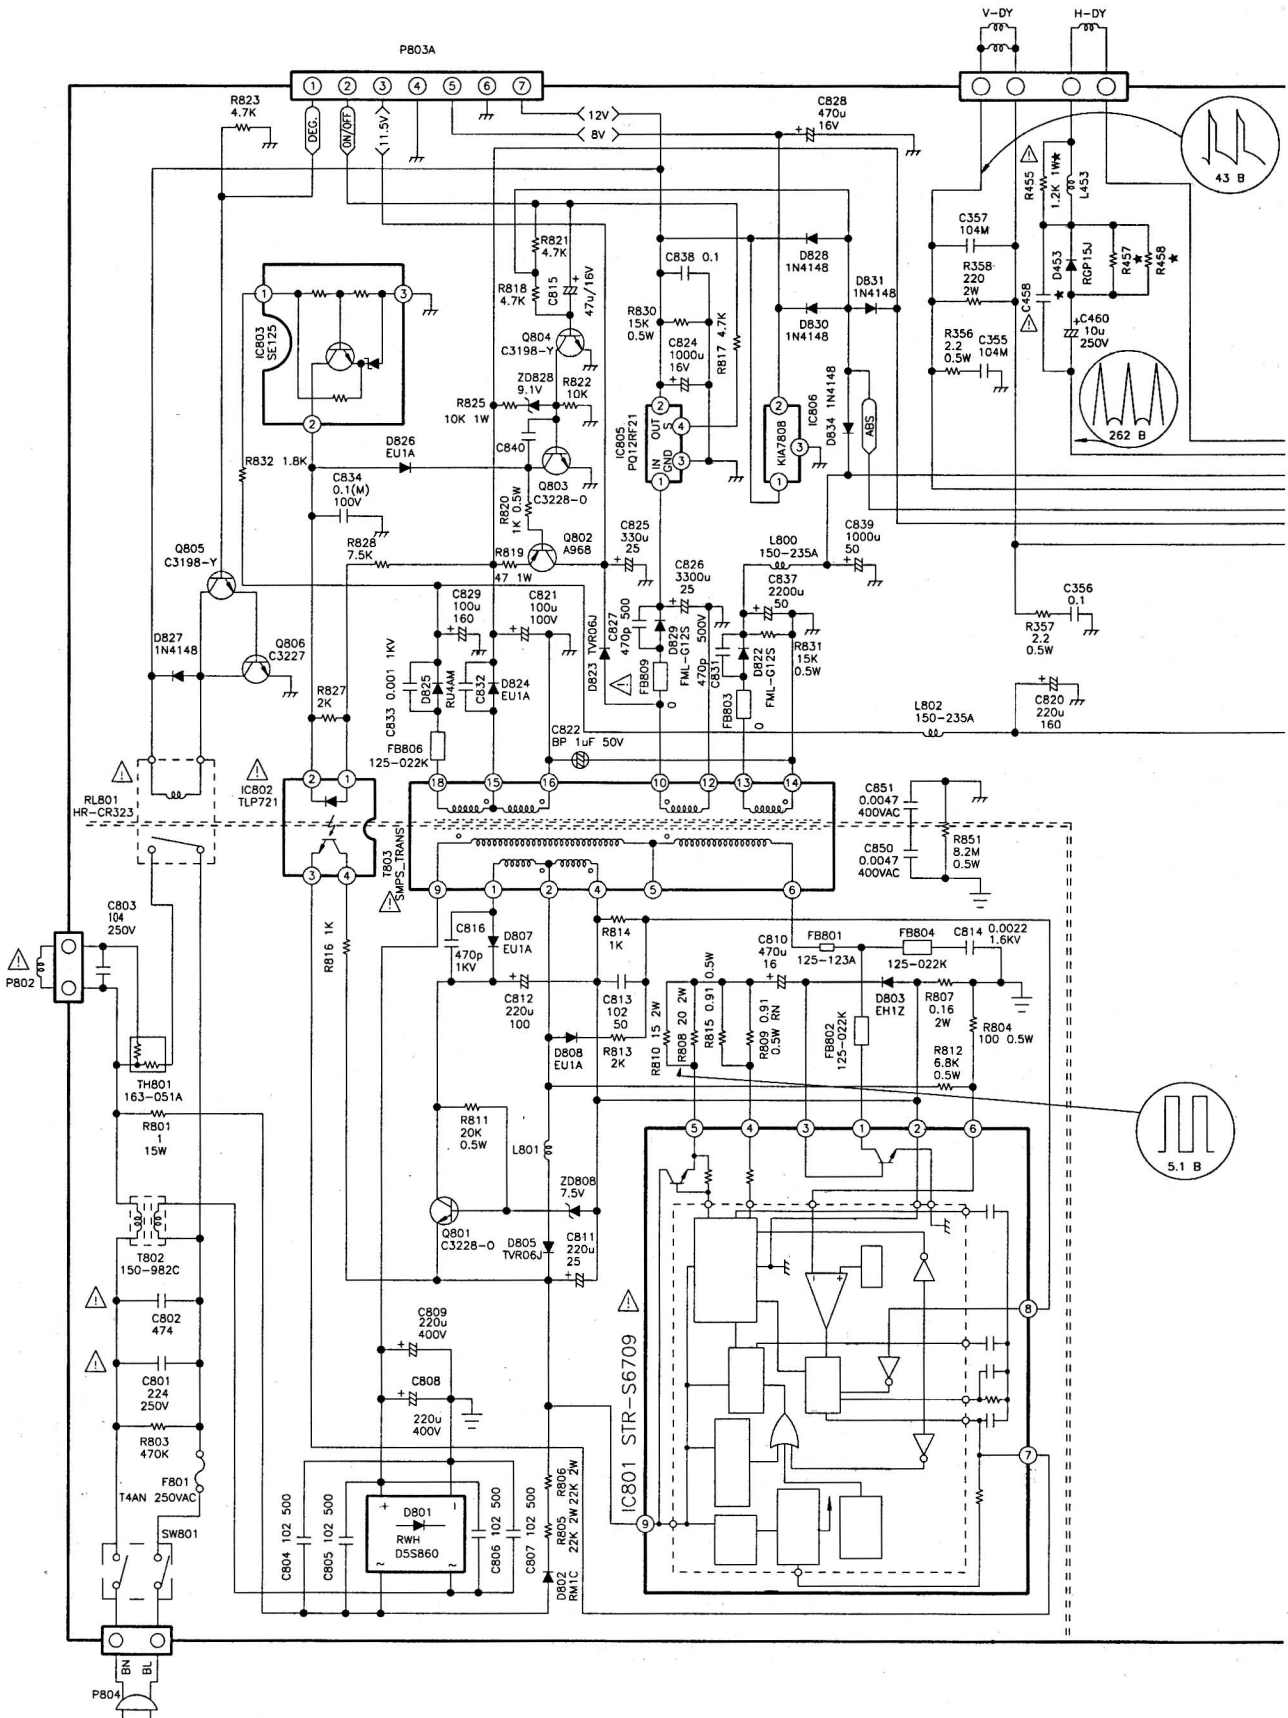

General Partner
Technical world®

Scheme Service Manual

TV

GOLDSTAR MC 51B CHASSIS

Gold star (LG) MC-51B chassis

ANTENNA IN

P8039

S-VHS

P805B

IC204

CO	C1
0	0
1	0
0	1
1	1

LC8434-17A

VL/VH/UHF, TU, AFT

P803A

V-DY
H-DY

P802

HR-CR323

IC801 STR-S6709

P804

43 B

262 B

5.1 B

P804A

P805A