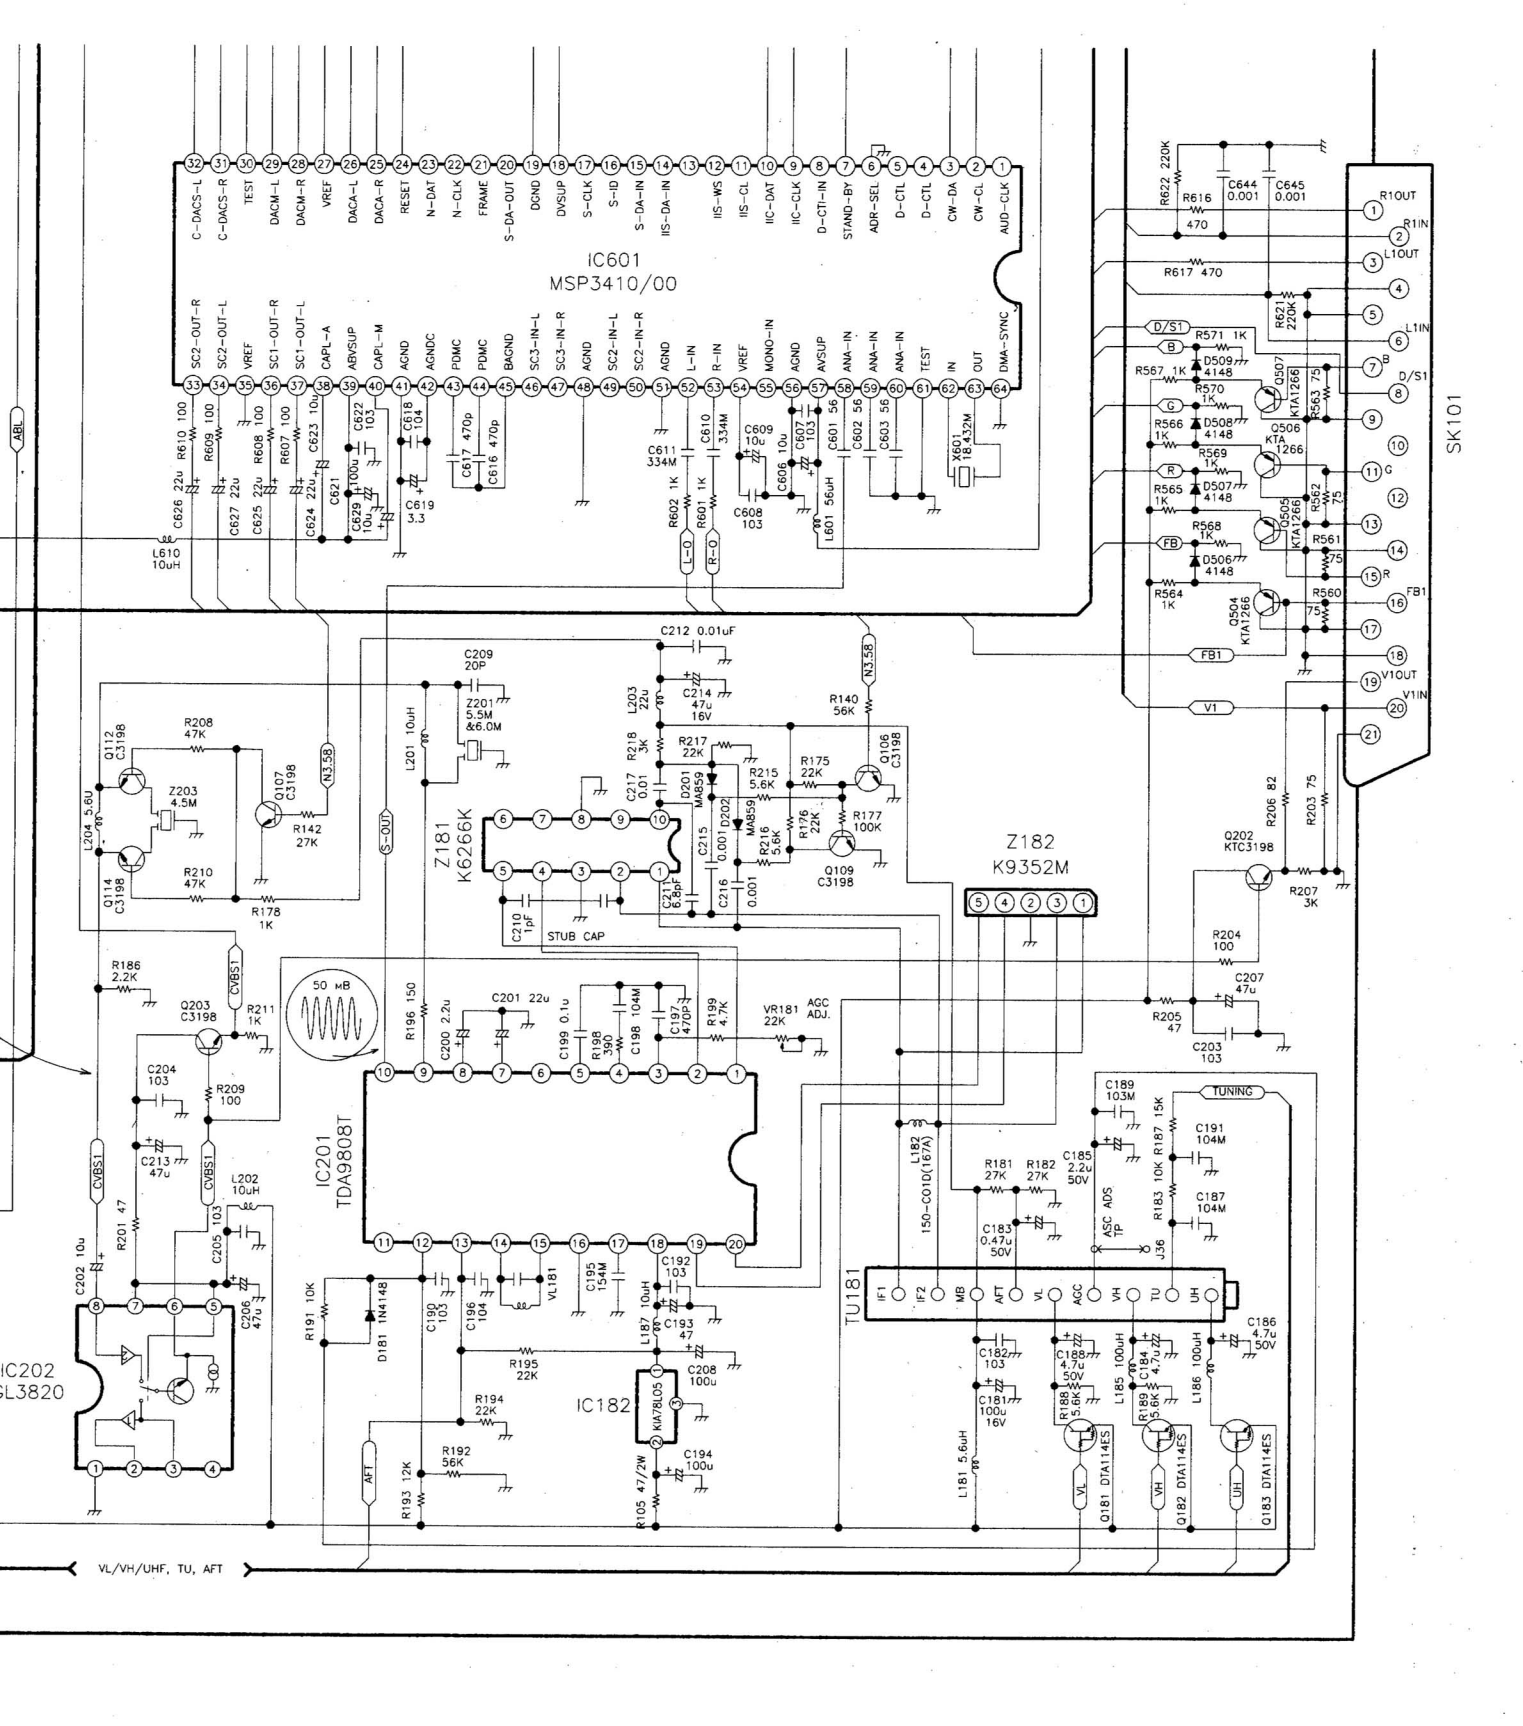

General Partner
Technical world®

Scheme Service Manual

TV

GOLDSTAR MC 51B CHASSIS

Gold star (LG) MC-51B chassis

ANTENNA IN

P8039

S-VHS

P805B

IC204

CO	C1
0	0
1	0
0	1
1	1

LC8434-17A

VL/VH/UHF, TU, AFT

P803A

V-DY
H-DY

P802

HR-CR323

IC801 STR-S6709

P804

43 B

262 B

5.1 B

P804A

P805A