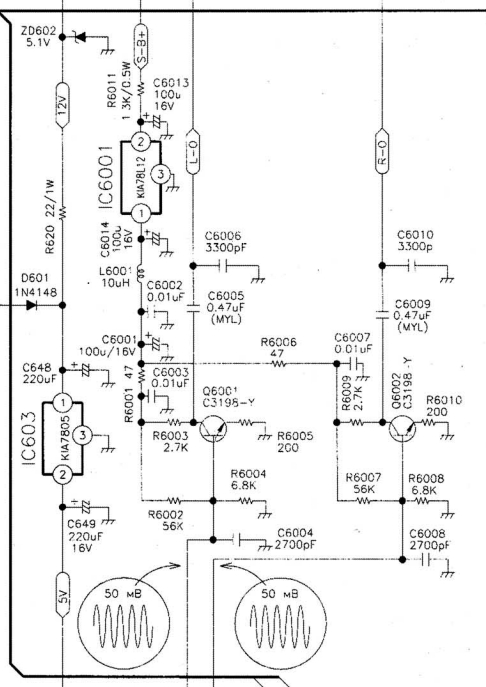

General Partner
Technical world®

Scheme Service Manual

TV

GOLDSTAR MC 51B CHASSIS

Gold star (LG) MC-51B chassis

ANTENNA IN

P8039

S-VHS

P805B

IC204

CO	C1
0	0
1	0
0	1
1	1

LC8434-17A

VL/VH/UHF, TU, AFT

P803A

V-DY
H-DY

P802

HR-CR323

IC801 STR-S6709

P804

43 B

262 B

5.1 B

P804A

P805A

R652 (R-OUT)
R651 (L-OUT)

29C26, 28C26, 25C26

29C36, 25C36

29C76, 25C76

IR FOTORECEIVER

IR COMMAND