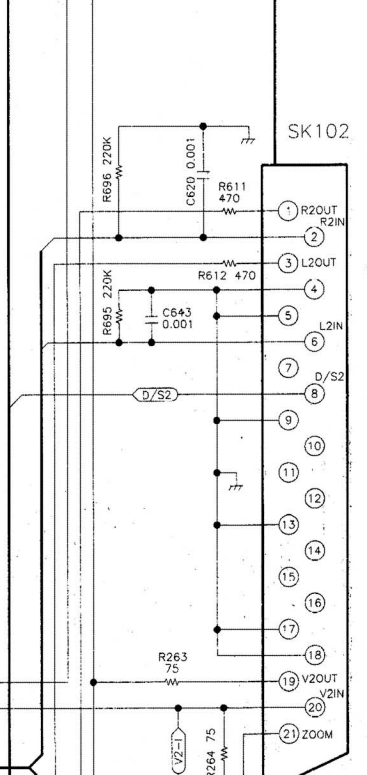

General Partner
Technical world®

Scheme Service Manual

TV

GOLDSTAR MC 51B CHASSIS

Gold star (LG) MC-51B chassis

ANTENNA IN

P8039

S-VHS

P805B

IC204

CO	C1
0	0
1	0
0	1
1	1

LC8434-17A

VL/VH/UHF, TU, AFT

P803A

V-DY
H-DY

P802

HR-CR323

IC801 STR-S6709

P804

43 B

262 B

5.1 B

P804A

P805A

R652 (R-OUT)
R651 (L-OUT)

29C26, 28C26, 25C26

29C36, 25C36

29C76, 25C76

IR FOTORECEIVER

IR COMMAND