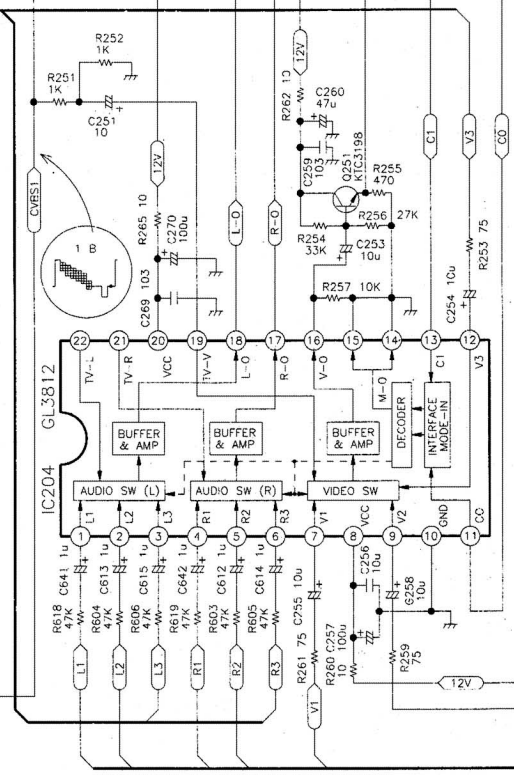

General Partner
Technical world®

Scheme Service Manual

TV

GOLDSTAR MC 51B CHASSIS

Gold star (LG) MC-51B chassis

ANTENNA IN

P8039

S-VHS

P805B

IC204

CO	C1
0	0
1	0
0	1
1	1

LC8434-17A

VL/VH/UHF, TU, AFT

P803A

V-DY
H-DY

P802

HR-CR323

IC801 STR-S6709

P804

43 B

262 B

5.1 B

P804A

P805A

R652 (R-OUT)
R651 (L-OUT)

29C26, 28C26, 25C26

29C36, 25C36

29C76, 25C76

IR FOTORECEIVER

IR COMMAND