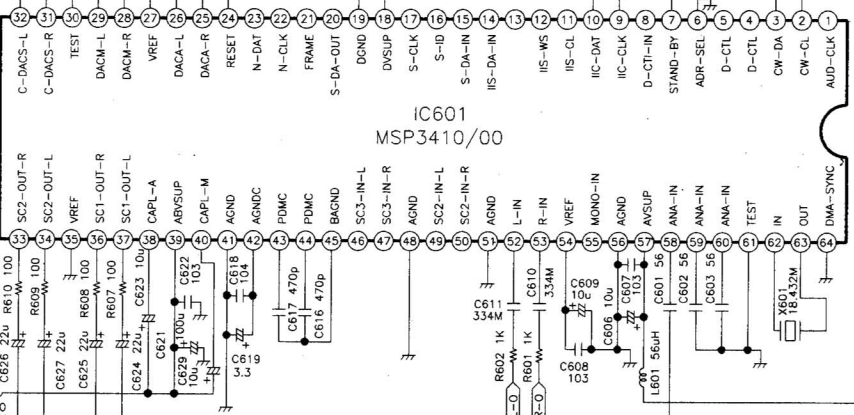

General Partner
Technical world®

Scheme Service Manual

TV

GOLDSTAR MC 51B CHASSIS

Gold star (LG) MC-51B chassis

ANTENNA IN

P8039

S-VHS

P805B

IC204

CO	C1
0	0
1	0
0	1
1	1

LC8434-17A

VL/VH/UHF, TU, AFT

P803A

V-DY
H-DY

P802

HR-CR323

IC801 STR-S6709

P804

43 B

262 B

5.1 B

P804A

P805A

R652 (R-OUT)
R651 (L-OUT)

29C26, 28C26, 25C26

29C36, 25C36

29C76, 25C76

IR FOTORECEIVER

IR COMMAND