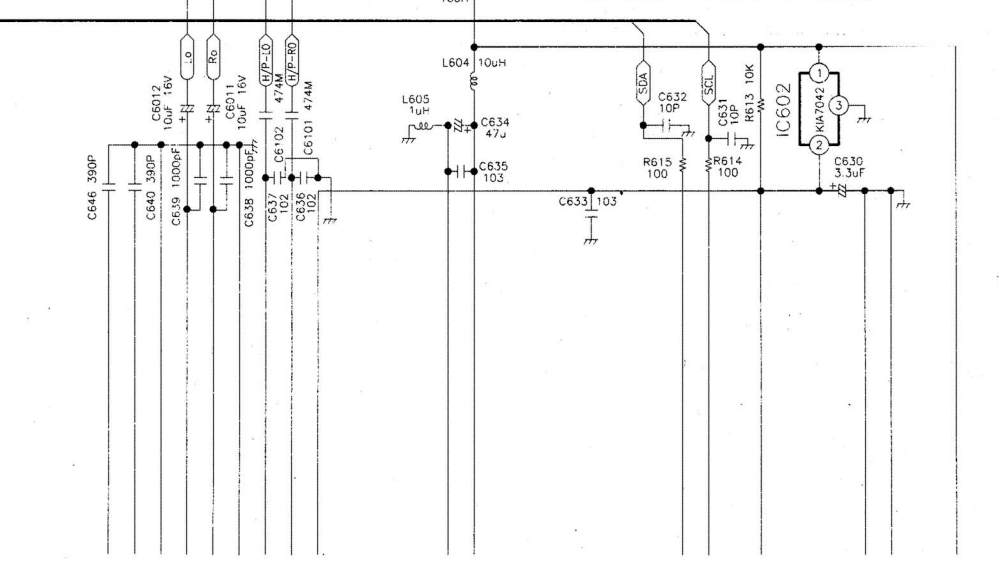

General Partner
Technical world®

Scheme Service Manual

TV

GOLDSTAR MC 51B CHASSIS

Gold star (LG) MC-51B chassis

ANTENNA IN

P8039

S-VHS

P805B

IC204

CO	C1
0	0
1	0
0	1
1	1

LC8434-17A

VL/VH/UHF, TU, AFT

P803A

V-DY
H-DY

P802

HR-CR323

IC801 STR-S6709

P804

43 B

262 B

5.1 B

P804A

P805A