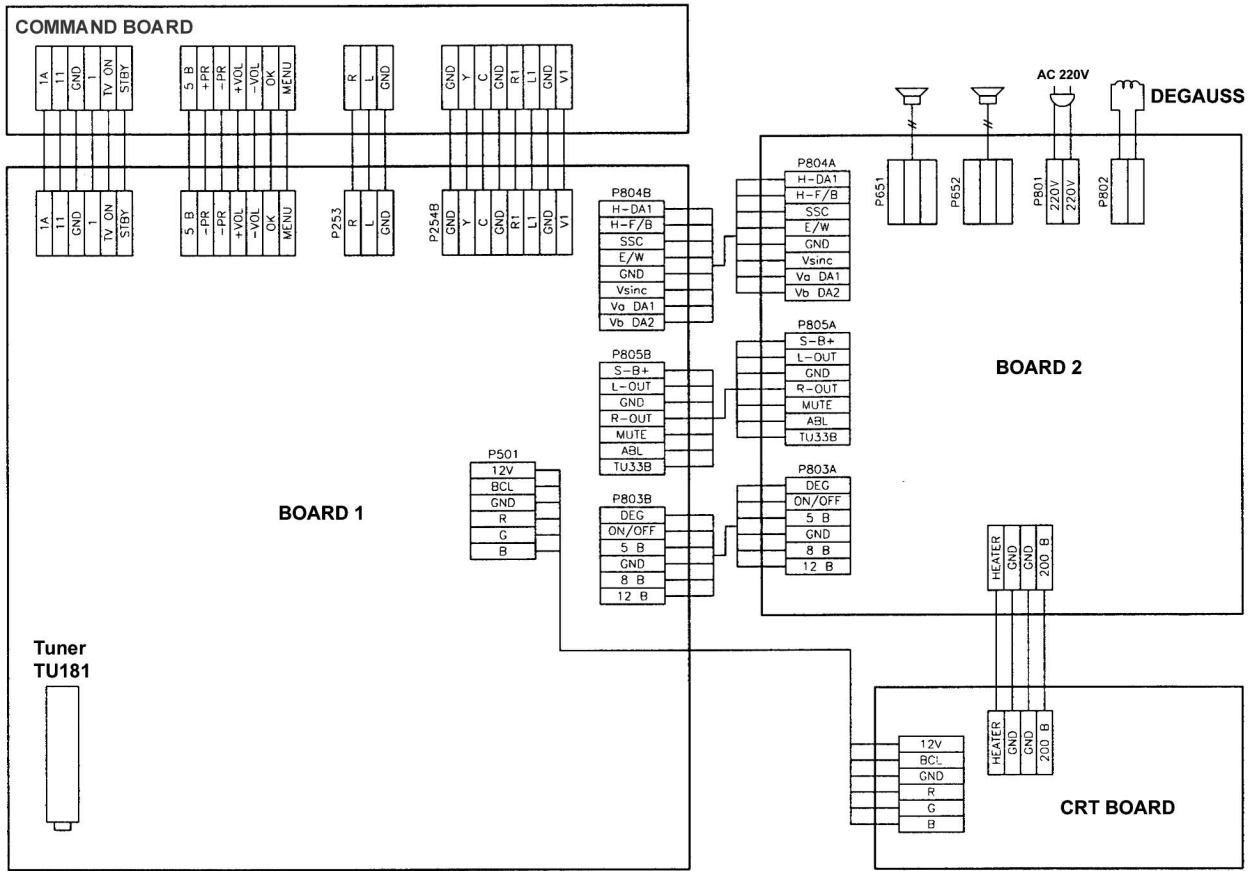

General Partner
Technical world®

Scheme Service Manual

TV

GOLDSTAR MC 51B CHASSIS

Gold star (LG) MC-51B chassis

ANTENNA IN

P8039

S-VHS

P805B

IC204

CO	C1
0	0
1	0
0	1
1	1

LC8434-17A

VL/VH/UHF, TU, AFT

P803A

V-DY
H-DY

P802