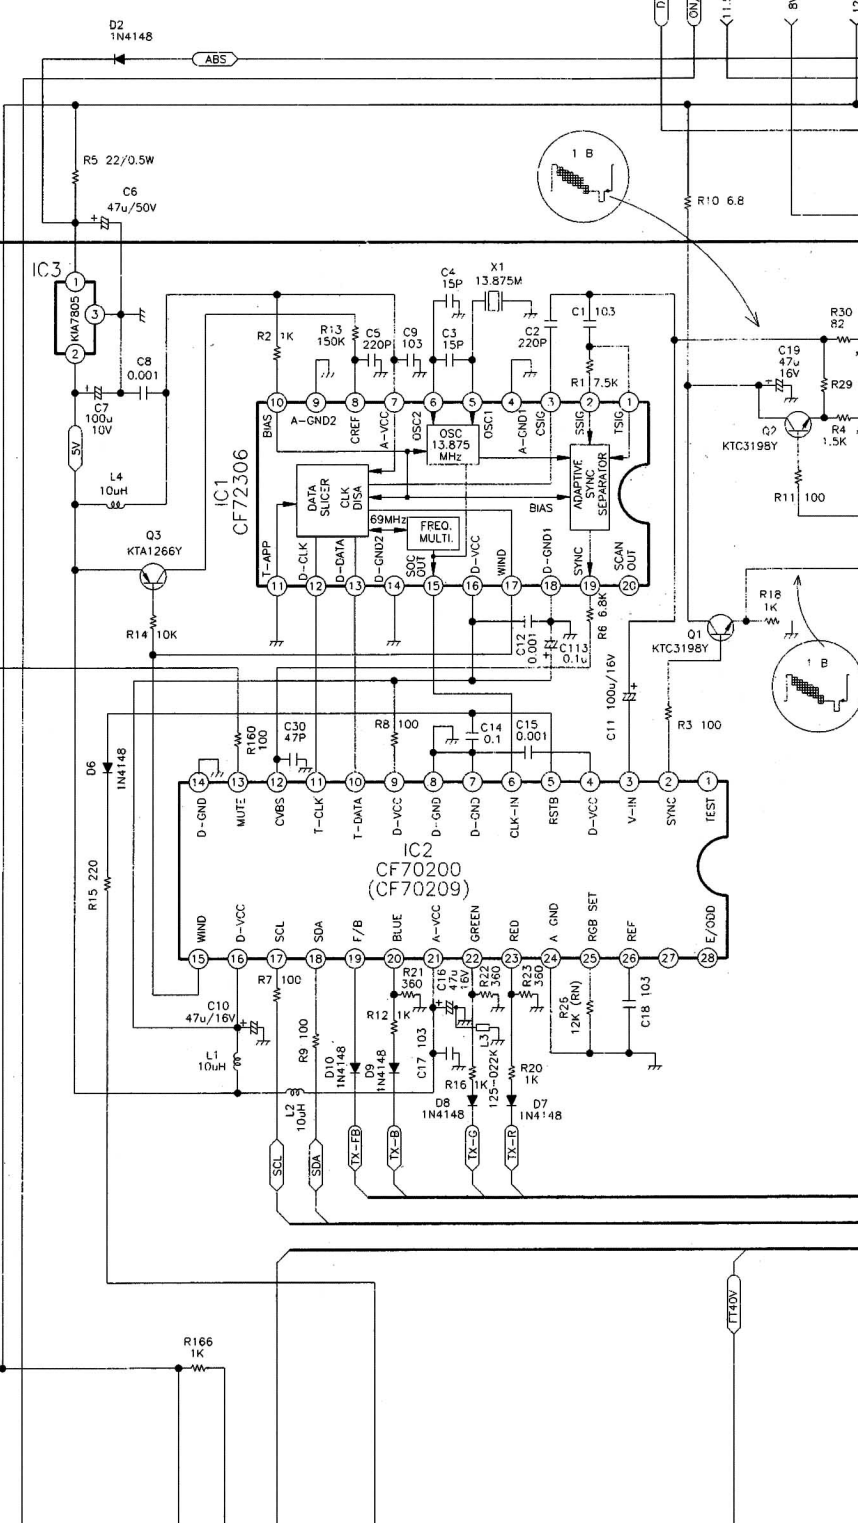

General Partner
Technical world®

Scheme Service Manual

TV

GOLDSTAR MC 51B CHASSIS

Gold star (LG) MC-51B chassis

ANTENNA IN

P8039

S-VHS

P805B

IC204

CO	C1
0	0
1	0
0	1
1	1

LC8434-17A

VL/VH/UHF, TU, AFT

P803A

V-DY
H-DY

P802

HR-CR323

IC801 STR-S6709

P804

43 B

262 B

5.1 B

P804A

P805A

R652 (R-OUT)
R651 (L-OUT)

29C26, 28C26, 25C26

29C36, 25C36

29C76, 25C76

IR FOTORECEIVER

IR COMMAND