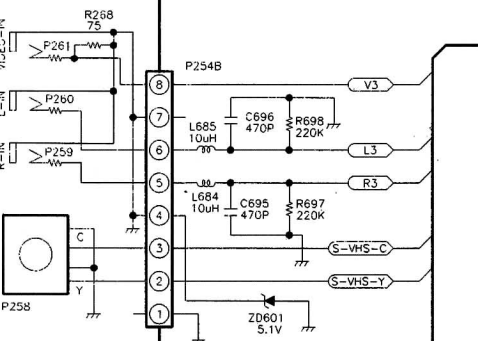

General Partner
Technical world®

Scheme Service Manual

TV

GOLDSTAR MC 51B CHASSIS

Gold star (LG) MC-51B chassis

ANTENNA IN

P8039

S-VHS

P805B

IC204

CO	C1
0	0
1	0
0	1
1	1

LC8434-17A

VL/VH/UHF, TU, AFT

P803A

V-DY
H-DY

P802

HR-CR323

IC801 STR-S6709

P804

43 B

262 B

5.1 B

P804A

P805A

R652 (R-OUT)
R651 (L-OUT)

29C26, 28C26, 25C26

29C36, 25C36

29C76, 25C76

IR FOTORECEIVER

IR COMMAND