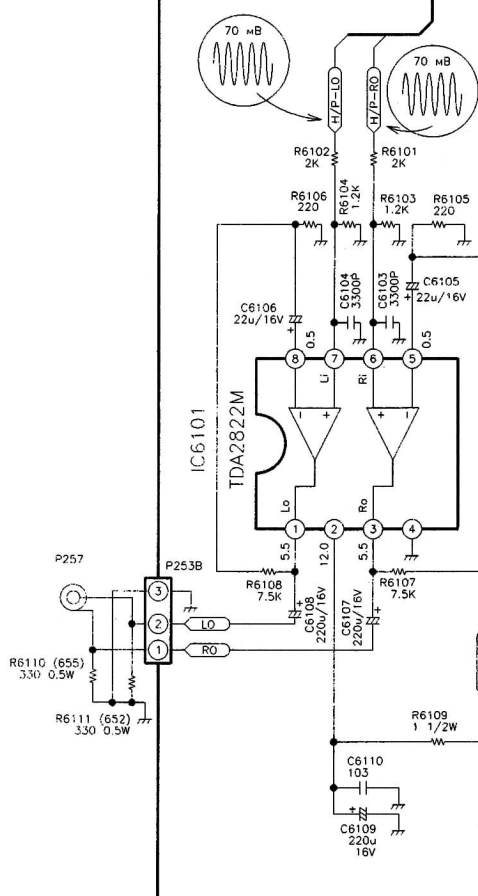

General Partner
Technical world®

Scheme Service Manual

TV

GOLDSTAR MC 51B CHASSIS

Gold star (LG) MC-51B chassis

ANTENNA IN

P8039

S-VHS

P805B

IC204

CO	C1
0	0
1	0
0	1
1	1

LC8434-17A

VL/VH/UHF, TU, AFT

P803A

V-DY
H-DY

P802

HR-CR323

IC801 STR-S6709

P804

43 B

262 B

5.1 B

P804A

P805A

R652 (R-OUT)
R651 (L-OUT)

29C26, 28C26, 25C26

29C36, 25C36

29C76, 25C76

IR FOTORECEIVER

IR COMMAND