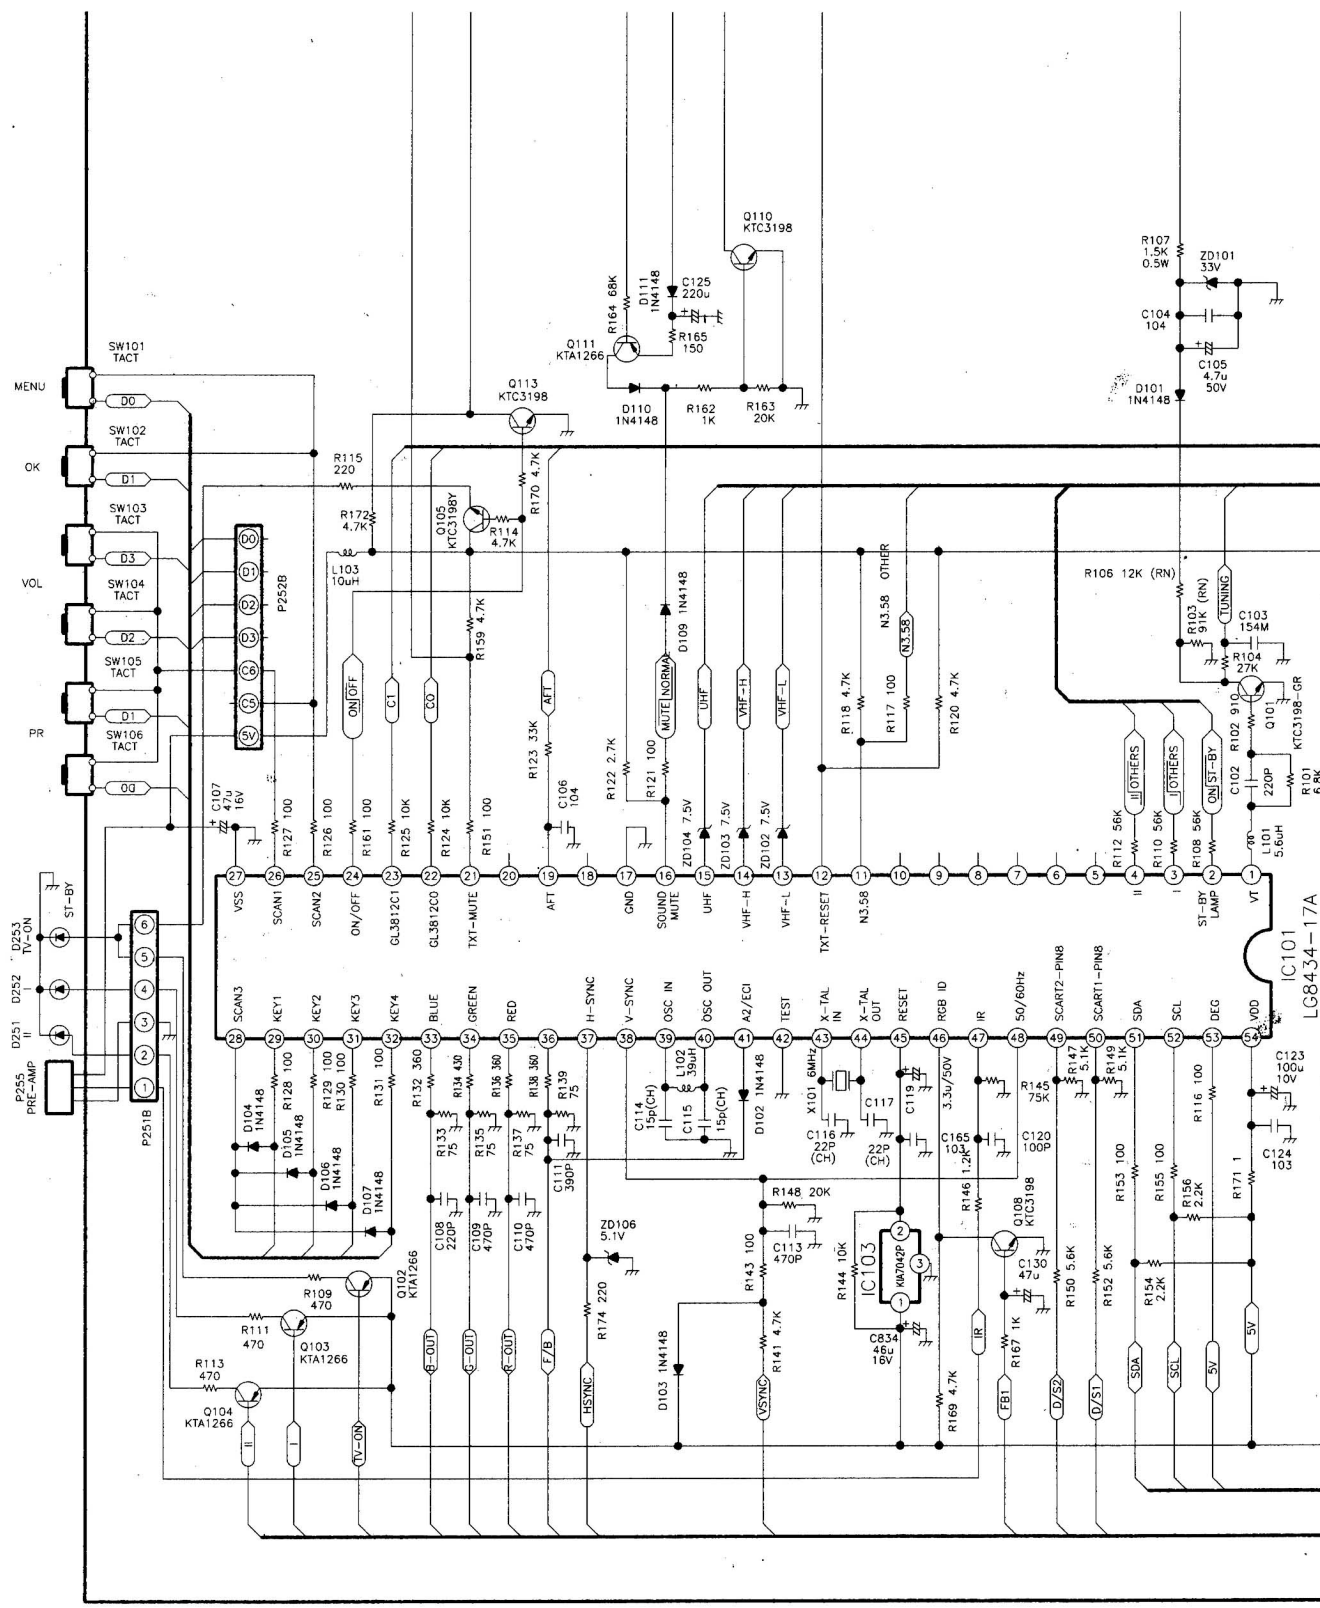

General Partner
Technical world®

Scheme Service Manual

TV

GOLDSTAR MC 51B CHASSIS

Gold star (LG) MC-51B chassis

ANTENNA IN

P8039

S-VHS

P805B

IC204

CO	C1
0	0
1	0
0	1
1	1

LC8434-17A

VL/VH/UHF, TU, AFT

P803A

V-DY
H-DY

P802

HR-CR323

IC801 STR-S6709

P804

43 B

262 B

5.1 B

P804A

P805A