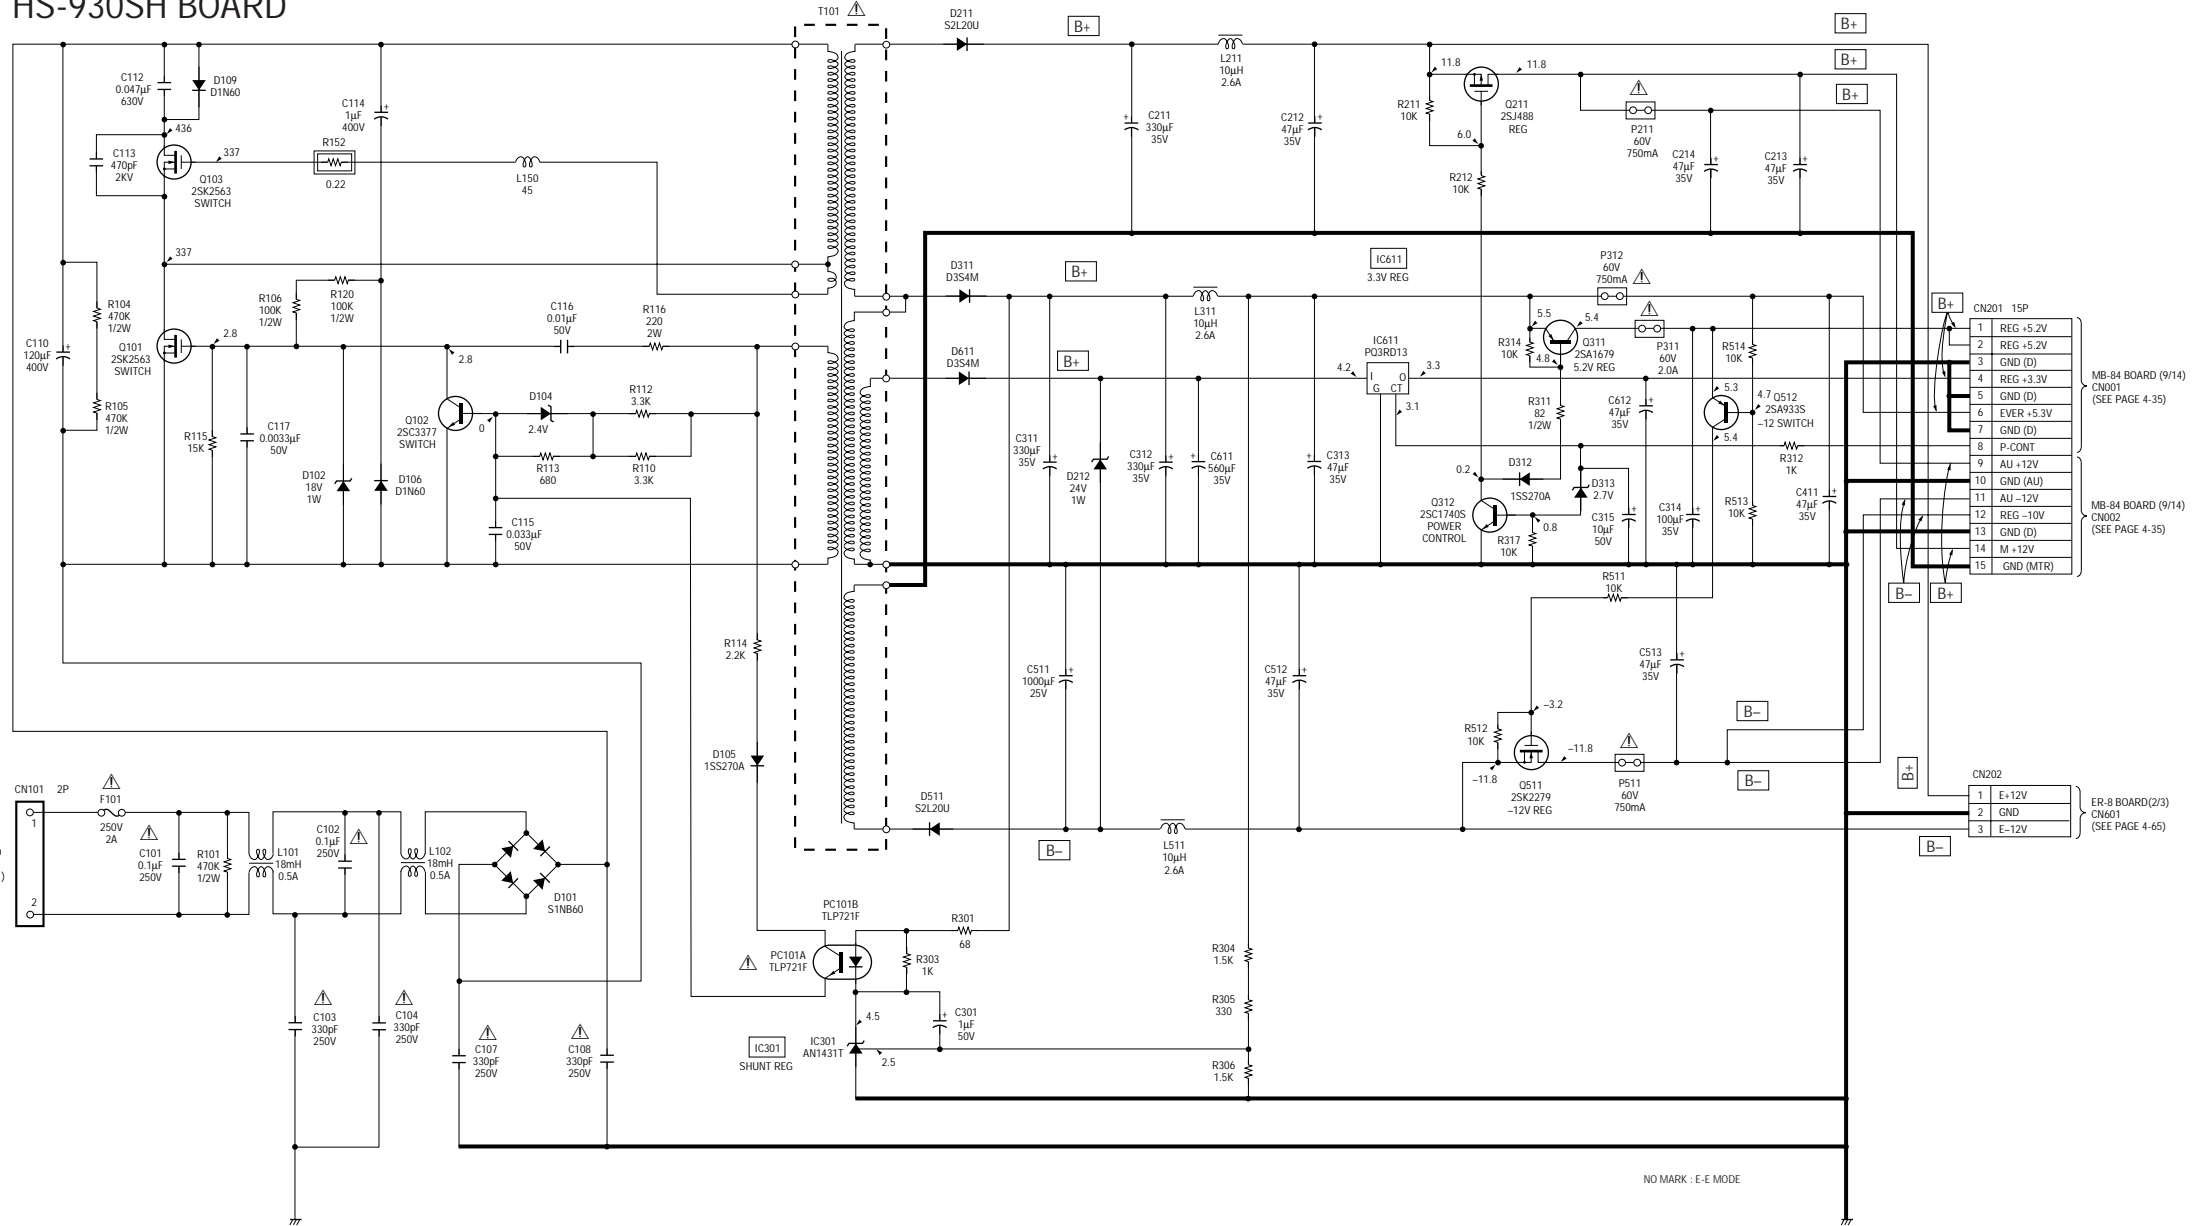

HS-930SH BOARD

NO MARK : E-E MODE

PS-421 BOARD

05

AU-218 BOARD(2/3)
CN204
(SEE PAGE 4-54)