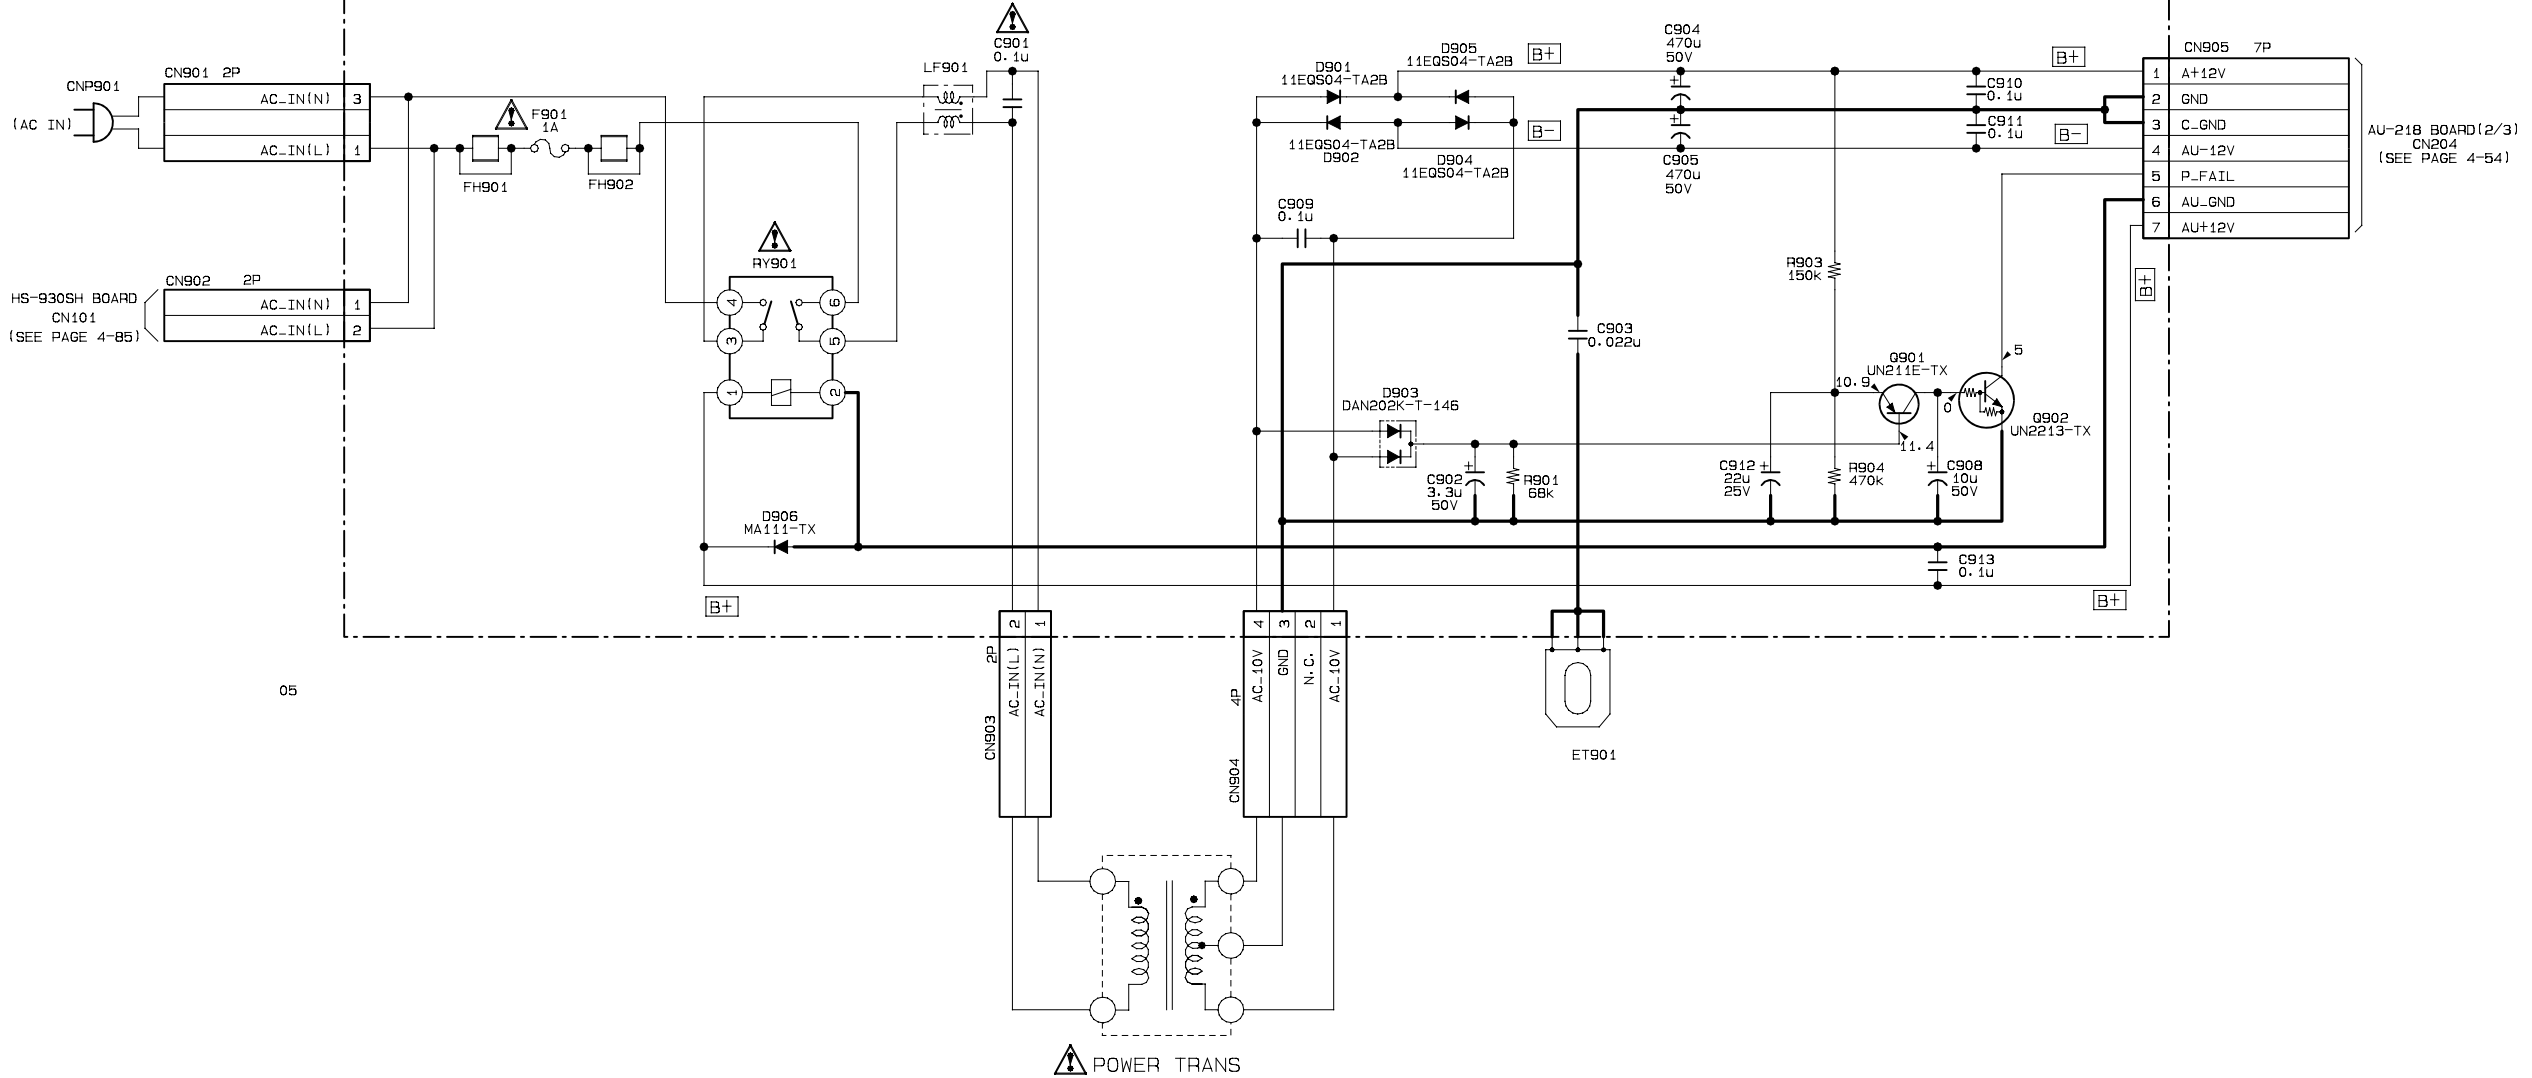

HS-930SH BOARD

NO MARK : E-E MODE

PS-421 BOARD

05

AU-218 BOARD(2/3)
CN204
(SEE PAGE 4-54)